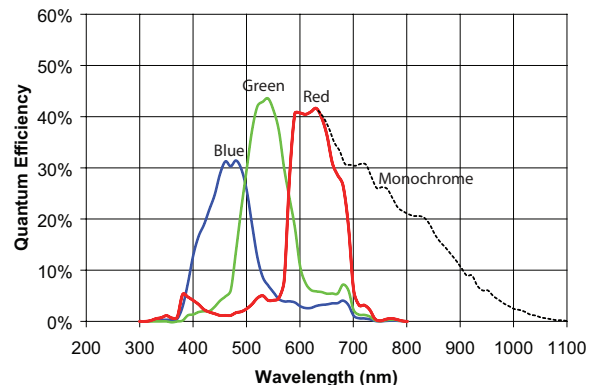

Features

- 1.0 megapixel progressive scan CMOS sensor
- Unsurpassed image quality
- 3-9 mm, F1.2 lens with remote focus and zoom
- 30 images per second at full resolution
- 69 dB true dynamic range
- 0.2 lux minimum illumination in color mode and 0.02 lux minimum illumination in monochrome mode
- H.264 and JPEG compression
- ONVIF compliant API
- Multiple video streams
- Automatic exposure and iris control
- Automatic removable IR cut filter for sensitivity at night
- Power over Ethernet, 24 VAC or 12 VDC power input
- Audio Input
- Analog Video Output
- External I/O