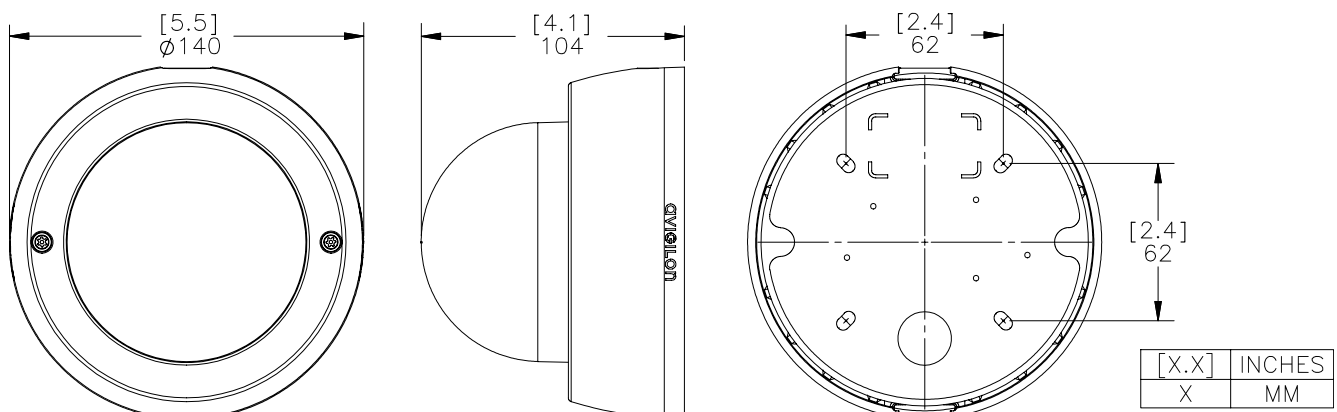

Network

Network	100BASE-TX
Cabling Type	CAT5
Connector	RJ-45
API	ONVIF compliant (www.onvif.org)
Security	Password protection, HTTPS encryption, digest authentication, WS authentication, user access log
Protocols	IPv4, HTTP, HTTPS, SOAP, DNS, NTP, RTSP, RTCP, RTP, TCP, UDP, IGMP, ICMP, DHCP, Zeroconf, ARP
Streaming Protocols	RTP/UDP, RTP/UDP multicast, RTP/ RTSP/TCP, RTP/RTSP/HTTP/TCP, RTP/RTSP/HTTPS/TCP, HTTP

Mechanical

Dimensions (ØxH)	140 mm x 104 mm 5.5" x 4.1"
Weight	0.55 kg (1.2 lbs)
Dome Bubble	Polycarbonate, clear
Body	Plastic
Housing	Surface mount, tamper resistant
Finish	Plastic, RAL 9003
Adjustment Range	360° pan, 180° tilt, 360° azimuth

Electrical

Power Source	VDC: 12 V VAC: 24 V PoE: IEEE802.3af Class 3 compliant
Power Consumption	5 W
Power Connector	2-pin terminal block

Environmental

Operating Temperature	-10 °C to +50 °C (14 °F to 122 °F)
Storage Temperature	-10 °C to +70 °C (14 °F to 158 °F)
Humidity	20 - 80% Relative humidity (non-condensing)

Certifications

CE, Class B
FCC, Class B
UL/cUL Listed

Ordering Information

1.0MP-HD-H264-D1	1.0 Megapixel Day/Night High Definition H.264 Indoor IP Dome Camera
HD-H264-D-SMOKE	Dome Camera Cover with Smoked Bubble

Outline Dimensions

Specifications subject to change without notice. V1.0
©2010 Avigilon Corporation. All rights reserved.