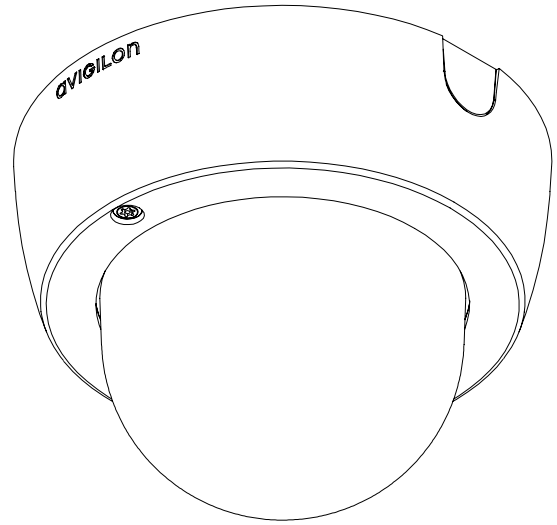

# 1.0 Megapixel Day/Night High Definition H.264 Indoor IP Dome Camera

## Description

The Avigilon 1.0 megapixel day/night high definition H.264 IP indoor dome camera is a progressive scan CMOS camera designed for a wide range of surveillance applications. An integrated fully motorized lens provides remote zoom and focus for easy installation and unsurpassed image quality. It transmits images over 100BASE-TX using H.264 technology to achieve the lowest network bandwidth, and requires minimal storage for video at high frame rates with superior image quality.

## Mechanical

Dimensions (ØxH)	140 mm x 104 mm 5.5" x 4.1"
Weight	0.55 kg (1.2 lbs)
Dome Bubble	Polycarbonate, clear
Body	Plastic
Housing	Surface mount, tamper resistant
Finish	Plastic, RAL 9003
Adjustment Range	360° pan, 180° tilt, 360° azimuth